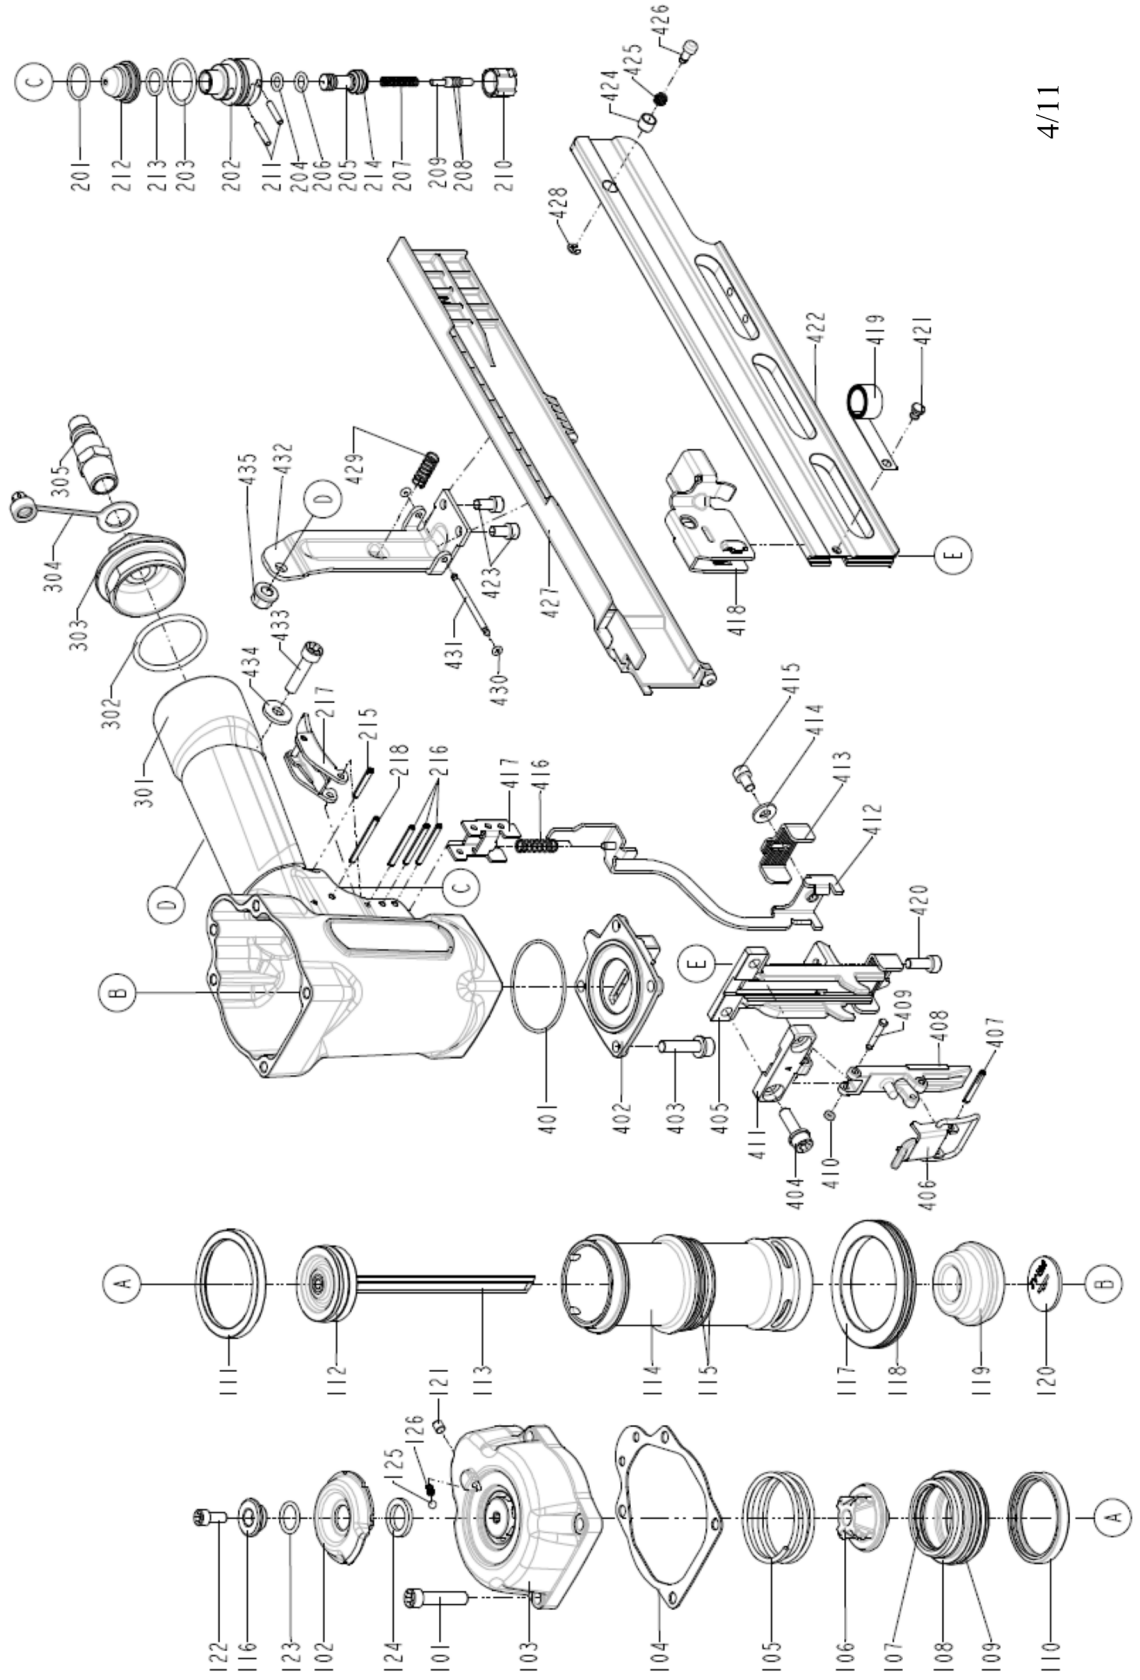

GRTSM2016C

GRTSM2016C

PARTS LIST

Item#	Part #	Description	Q'ty
101	GRBN987	HEX.SOC.HD.BOLT	4
102	GRBN879	DEFLECTOR	1
103	GRBN988	CAP	1
104	GRBN844	CYLINDER CAP SEAL	1
105	GRBN845	COMPRESSION SPRING	1
106	GRBN846	SEAL	1
107	GRBN847	O-RING	1
108	GRBN848	HD.VALVE PISTON	1
109	GRBN849	O-RING	1
110	GRBN850	COLLAR	1
111	GRBN851	PRESS RING	1
112	GRBN852	O-RING	1
113	GRBN853	DRIVER UNIT	1
114	GRBN854	CYLINDER	1
115	GRBN275	O-RING	2
116	GRBN880	WASHER	1
117	GRBN855	CYLINDER SPACER	1
118	GRBN277	O-RING	1
119	GRBN856	BUMPER	1
120	GRBN857	DRIVER GUIDE	1
121	GRBN305	HEX.SOC.HD.SCREW	1
122	GRBN989	HEX.SOC.HD.BOLT	1
123	GRBN990	O - RING	1
124	GRBN697	RUBBER PAD	1
125	GRBN991	BALL	1
126	GRBN992	POSITIONING SPRING	1
201	GRBN588	O-RING	1
202	GRBN556	PLUNGER CAP	1
203	GRBN582	O-RING	1
204	GRBN421	O-RING	1
205	GRBN527	VALVE PLUNGER	1

Item#	Part #	Description	Q'ty
206	GRBN580	O-RING	1
207	GRBN559	SPRING	1
208	GRBN592	O-RING	2
209	GRBN630	PLUNGER	1
210	GRBN555	TRIGGER VALVE HEAD	1
211	GRBN518	PIN	2
212	GRBN560	COVER-PLUNGER	1
213	GRBN589	O-RING	1
214	GRBN423	O-RING	1
215	GRBN641	SPIRAL PIN	1
216	GRBN718	SPIRAL PIN	3
217	GRBN858	TRIGGER UNIT	1
218	GRBN859	SPIRAL PIN	1
301	GRBN860	GUN BODY UNIT	1
302	GRBN320	O-RING	1
303	GRBN720	END CAP	1
304	GRBN605	AIR PLUG CAP	1
305	GRBN620	AIR PLUG	1
401	GRBN861	O-RING	1
402	GRBN862	BASE	1
403	GRBN753	HEX.SOC.HD.BOLT	4
404	GRBN863	BOLT ASSY	2
405	GRBN864	BACK PLATE (DRIVER GUIDE)	1
406	GRBN865	LOCK HANDLE UNIT	1
407	GRBN996	SPIRAL PIN	1
408	GRBN866	DRIVER GUIDE COVER A	1
409	GRBN867	FIXED PIN	1
410	GRBN182	URETHANE RETAINER	1
411	GRBN868	DRIVER GUIDE COVER B	1
412	GRBN869	SAFETY B UNIT	1
413	GRBN870	SAFETY A	1