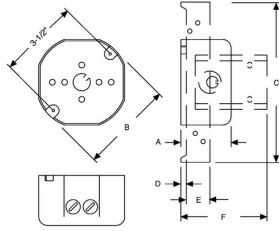

**4 IN. OCTAGON DRAWN BOXES WITH NONMETALLIC SHEATHED CABLE CLAMPS****4 in. Octagon Box, 2-1/8 in. Deep - Drawn with Nonmetallic Sheathed Cable Clamps**

A41

Catalog #: 175

APPLICATIONS

RACO® Octagon Boxes are used in the installation of ceiling or wall lighting fixtures
N/A

PRODUCT FEATURES

Combination screw heads provide for faster installation

UL LISTED

File E195978

GENERAL PRODUCT INFORMATION

Wiring System: Nonmetallic Sheathed Cable

RECOMMENDED MAX LOAD

Ceiling Fan (Dynamic) Lbs.: No
Fixture (Static) Lbs.: 50

CONFIGURATION

Cable Priors: 4
Bracket Type: No Bracket
Drawn or Welded: Drawn
Raised Ground: No
Side Knockout(s): (2) 1/2 in.
Bottom Knockouts(s): (1) 1/2 in.

DRAWING DIMENSIONS

Dimension A: 2-1/8 in.
Dimension B: 4 in.

PRODUCT MEASUREMENTS

Depth: 2-1/8 in.
Cubic Inches (cm³): 21.5 (352.3)
Wt. Ea. (Lbs.): 0.693
Product Length (in.): 2.19
Product Width (in.): 4.00
Product Height (in.): 4.00

PACKAGING

Minimum Pack Qty.: 25
Std. Pkg.: 25
Product UPC-A Labeled: Yes
Weight (Lbs. Per/C): 69.30
Ship Carton Length (in.): 11.13
Ship Carton Width (in.): 8.75
Ship Carton Height (in.): 10.63
Ctn Weight (Lbs.): 17.32
Pallet Qty: 2000
UPC Number: 050169001752
I2of5: 40050169001750