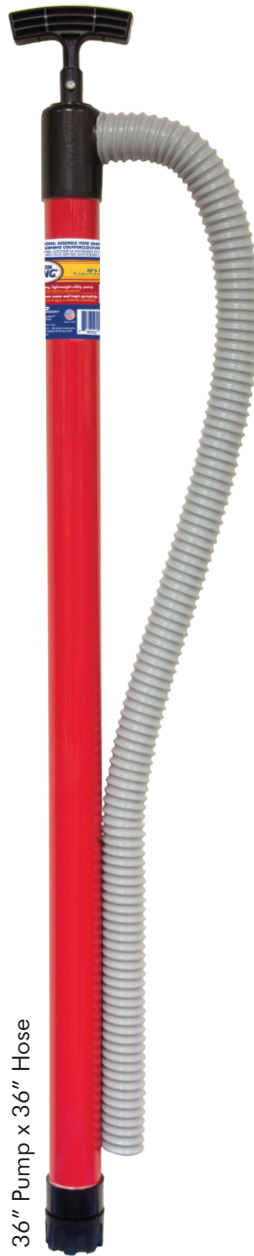

Siphon King Utility Pumps

36" Pump x 36" Hose

Siphon King® Utility Pumps

Catalog #	Item	Selling Unit
48024	24" Pump x 36" Hose	6 per box
48036	36" Pump x 36" Hose	6 per box
48072	36" Pump x 72" Hose	6 per box
48230	24" Pump Extension	6 per box

- Made in USA
- Provides quick removal of water
- Self-priming, lightweight utility pump
- High strength, ergonomic handle can withstand extreme temperatures and harsh usage
- 36" pump provides quick removal of 1 gallon in 4 strokes
- Steel shaft resists rust/corrosion and improves strength
- Flexible discharge hose for directing water evacuation
- Removable intake foot for easy cleaning
- Perfect for removing water from valve boxes, meter pits, pipe trenches, and anywhere water accumulates

Siphon King Utility Pumps

Siphon King® Utility Pumps

24" Pump Extension

24" Pump x 36" Hose

36" Pump x 36" Hose

36" Pump x 72" Hose