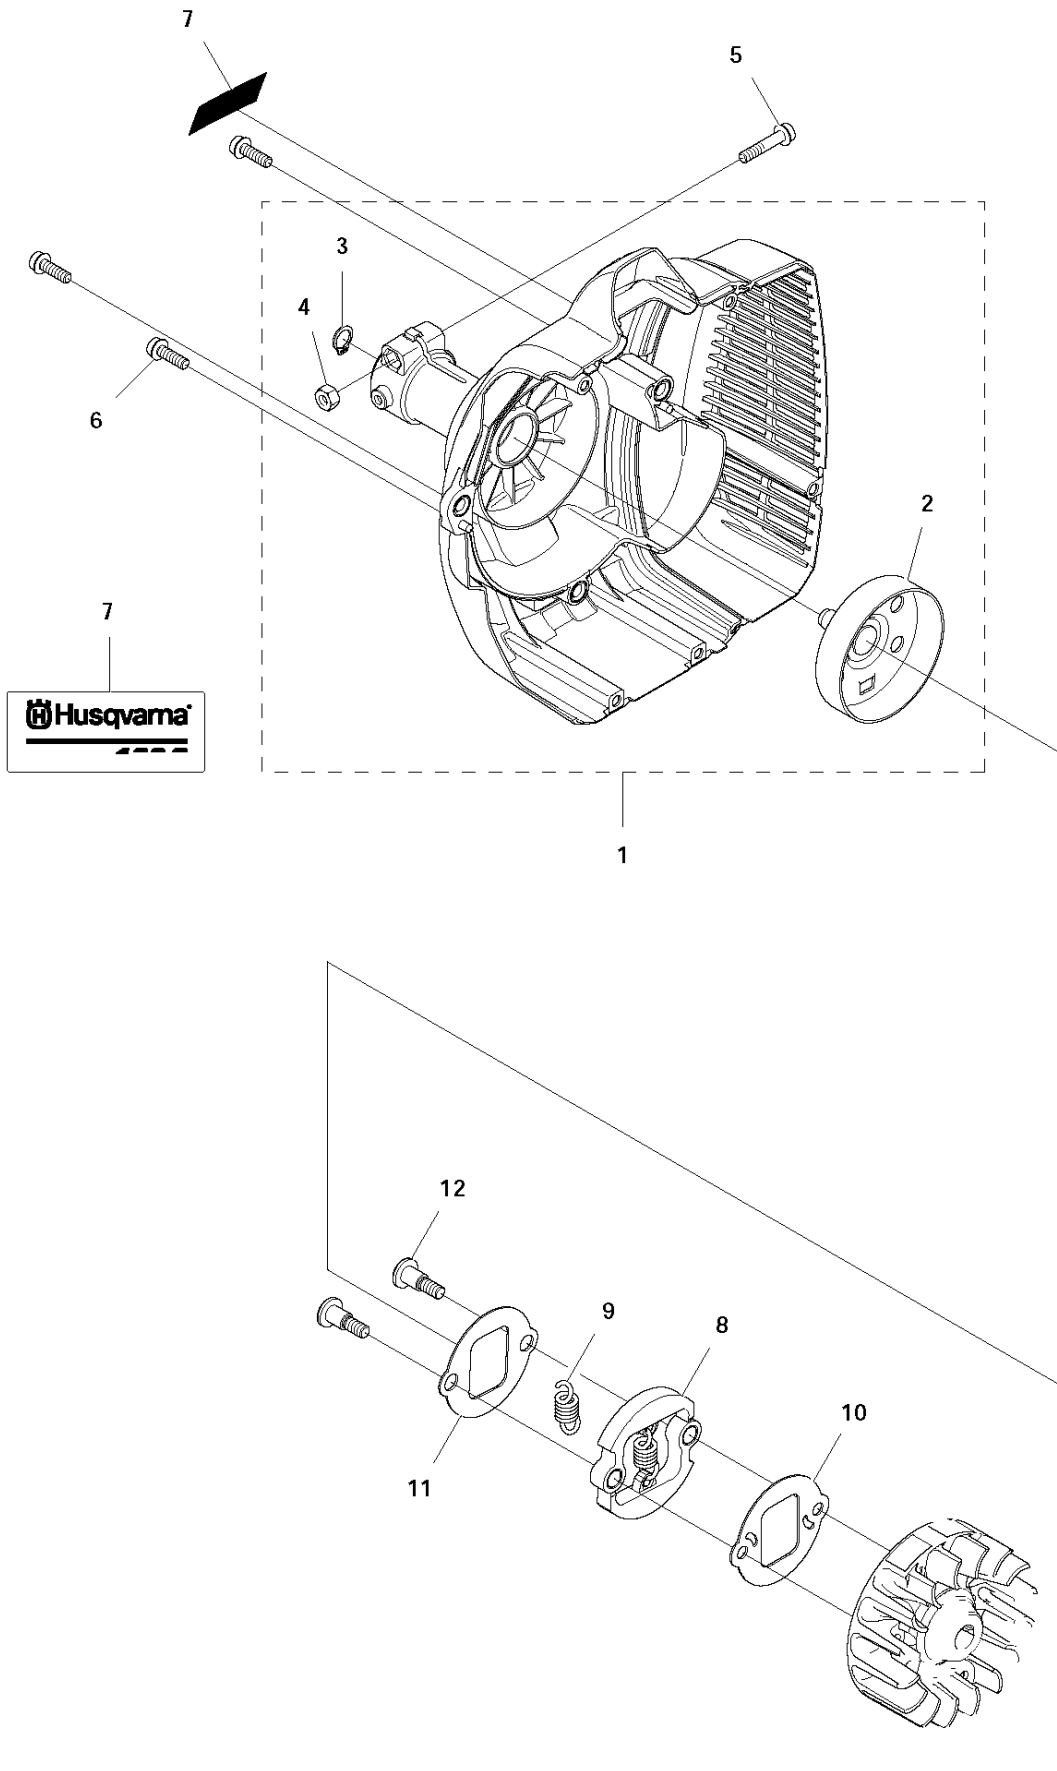

## CARBURETOR &amp; AIR FILTER

122 C 966 77 97-01, 966 71 27-01

Ref	Part No	Description	Remark	QTY KIT
1	576 88 73-01	FILTER HOLDER ASSY		1
2	524 85 37-01	CHOKE BUTTON		1
3	574 24 27-01	AIR FILTER		1
4	524 85 38-01	FILTER COVER		1
5	537 21 32-09	KNOB		1
6	573 92 58-01	SCREW ITXSCFT		1
7	573 92 58-02	SCREW ITXSCFT		2
8	581 73 43-01	CARBURETTOR		1
9	522 91 12-01	INSULATION WALL		1
10	522 91 85-01	GASKET		1
11	525 76 09-04	SCREW ITXSCM		4
12	525 54 85-01	GASKET		1
13	588 98 60-01	KIT		1

**D** 122C  
CLUTCH

## CLUTCH

122 C 966 77 97-01, 966 71 27-01

Ref	Part No	Description	Remark	QTY	KIT
1	574 79 42-01	CLUTCH COVER ASSY		1	
2	525 59 37-01	CLUTCH DRUM ASSY		1	1
3	735 31 12-00	CIRCLIP		1	1
4	731 23 14-01	HEXAGON NUT		1	1
5	525 75 51-04	SCREW ITXSCFM		1	
6	525 75 51-01	SCREW ITXSCFM		3	
7	575 38 04-02	DECAL		1	
8	537 03 22-01	CLUTCH ASSY		1	
9	503 81 60-01	CLUTCH SPRING		1	8
10	537 04 68-02	WASHER		1	
11	537 04 67-02	WASHER		1	
12	503 84 29-02	SCREW		2	