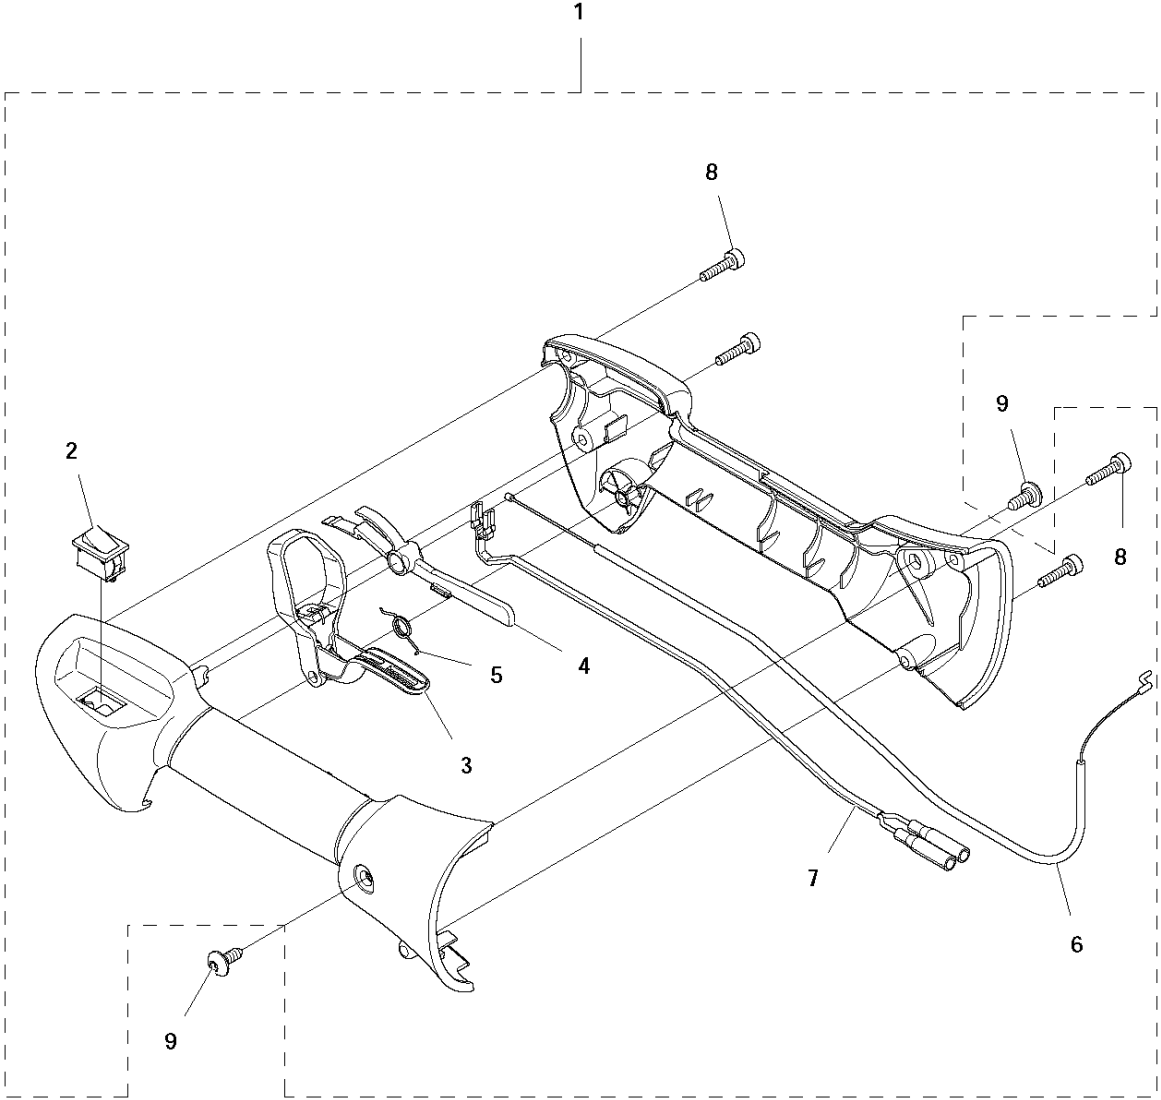

B 122C
THROTTLE CONTROLS

THROTTLE CONTROLS

122 C 966 77 97-01, 966 71 27-01

Ref	Part No	Description	Remark	QTY	KIT
1	574 19 30-01	HANDLE ASSY		1	
2	575 31 58-01	STOP SWITCH		1	1
3	574 19 25-01	TRIGGER		1	1
4	574 19 24-01	THROTTLE LOCKOUT		1	1
5	576 85 17-01	SPRING		1	1
6	574 48 90-01	THROTTLE ASSY		1	1
7	574 48 88-03	SHORT CIRCUIT CABLE		1	1
8	574 44 40-01	SCREW ITXSCT		4	1
9	503 96 13-01	SCREW		2