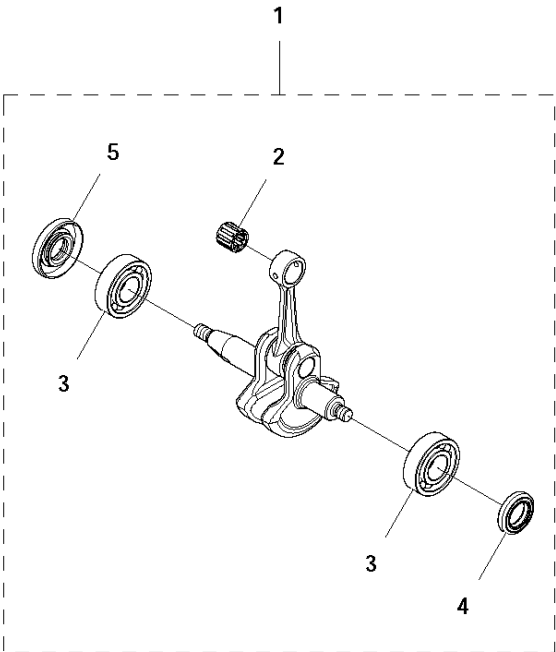

## CLUTCH

122 C 966 77 97-01, 966 71 27-01

Ref	Part No	Description	Remark	QTY	KIT
1	574 79 42-01	CLUTCH COVER ASSY		1	
2	525 59 37-01	CLUTCH DRUM ASSY		1	1
3	735 31 12-00	CIRCLIP		1	1
4	731 23 14-01	HEXAGON NUT		1	1
5	525 75 51-04	SCREW ITXSCFM		1	
6	525 75 51-01	SCREW ITXSCFM		3	
7	575 38 04-02	DECAL		1	
8	537 03 22-01	CLUTCH ASSY		1	
9	503 81 60-01	CLUTCH SPRING		1	8
10	537 04 68-02	WASHER		1	
11	537 04 67-02	WASHER		1	
12	503 84 29-02	SCREW		2	

**L** 122C  
CRANKCASE

CRANKCASE

122 C 966 77 97-01, 966 71 27-01

Ref	Part No	Description	Remark	QTY	KIT
1	522 87 83-01	CRANKCASE ASSY		1	
2	522 87 84-01	PIN		2	1
3	522 91 83-01	GASKET		1	
4	735 31 28-10	CIRCLIP		1	
5	525 75 51-03	SCREW ITXSCFM		3	
6	738 21 01-10	BALL BEARING		2	
7	503 26 02-02	SEALING RING		1	
8	574 48 20-01	RADIAL SEAL		1	

**K** 122C  
CRANK SHAFT

CRANKSHAFT

122 C 966 77 97-01, 966 71 27-01

Ref	Part No	Description	Remark	QTY KIT	
1	577 38 05-01	CRANKSHAFT		1	
2	575 50 49-01	NEEDLE BEARING		1	1
3	738 21 01-10	BALL BEARING		2	1
4	503 26 02-02	SEALING RING		1	1
5	574 48 20-01	RADIAL SEAL		1	1