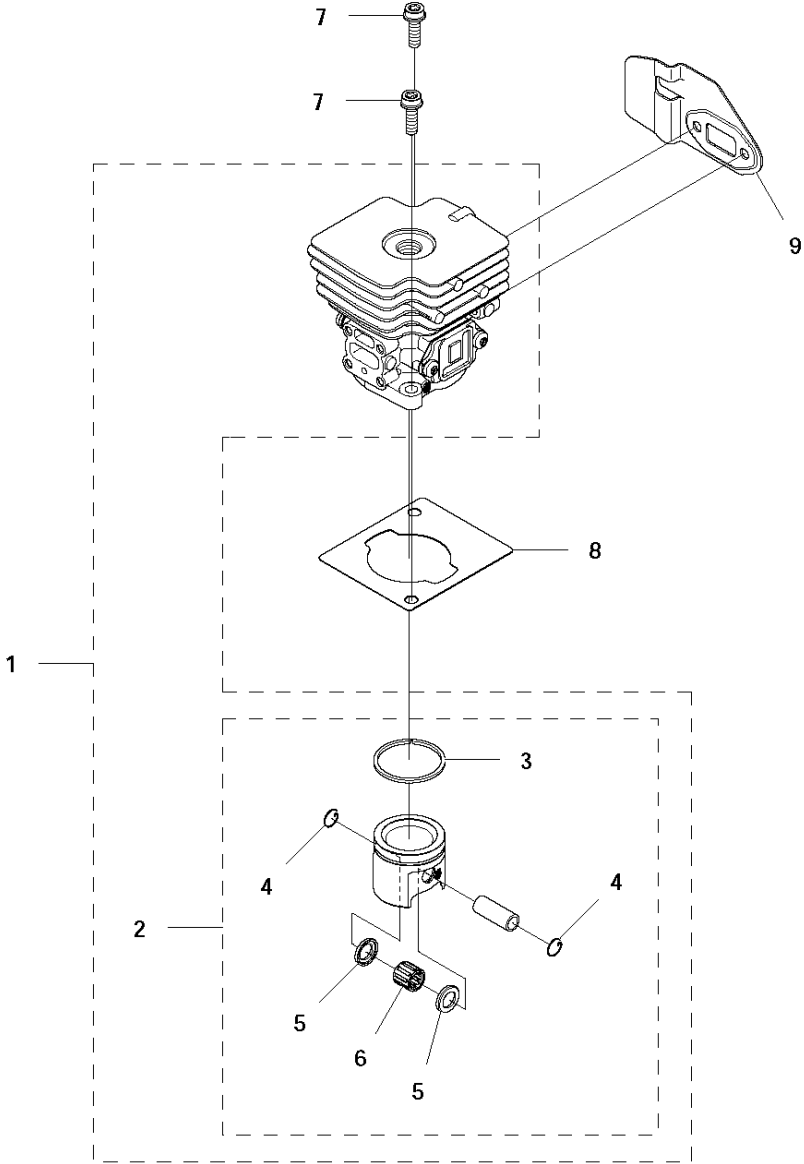

**K** 122C  
CRANK SHAFT

CRANKSHAFT

122 C 966 77 97-01, 966 71 27-01

Ref	Part No	Description	Remark	QTY KIT	
1	577 38 05-01	CRANKSHAFT		1	
2	575 50 49-01	NEEDLE BEARING		1	1
3	738 21 01-10	BALL BEARING		2	1
4	503 26 02-02	SEALING RING		1	1
5	574 48 20-01	RADIAL SEAL		1	1

## CYLINDER PISTON

122 C 966 77 97-01, 966 71 27-01

Ref	Part No	Description	Remark	QTY KIT	
1	577 38 03-01	CYLINDER			
2	510 22 36-02	PISTON ASSY		1	1
3	505 15 58-01	PISTON RING		1	1,2
4	737 44 08-00	CIRCLIP		2	1,2
5	525 57 77-01	WASHER		2	1,2
6	575 50 49-01	NEEDLE BEARING		1	1,2
7	525 75 51-02	SCREW ITXSCFM		2	
8	522 91 84-01	GASKET		1	
9	522 99 74-01	AIR CONDUCTOR		1	