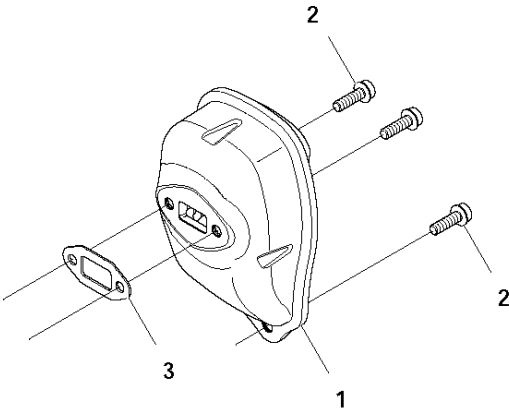

E 122C
MUFFLER

MUFFLER

122 C 966 77 97-01, 966 71 27-01

Ref	Part No	Description	Remark	QTY KIT
1	523 01 16-01	MUFFLER ASSY		1
2	525 75 51-01	SCREW ITXSCFM		3
3	522 99 73-01	GASKET		1