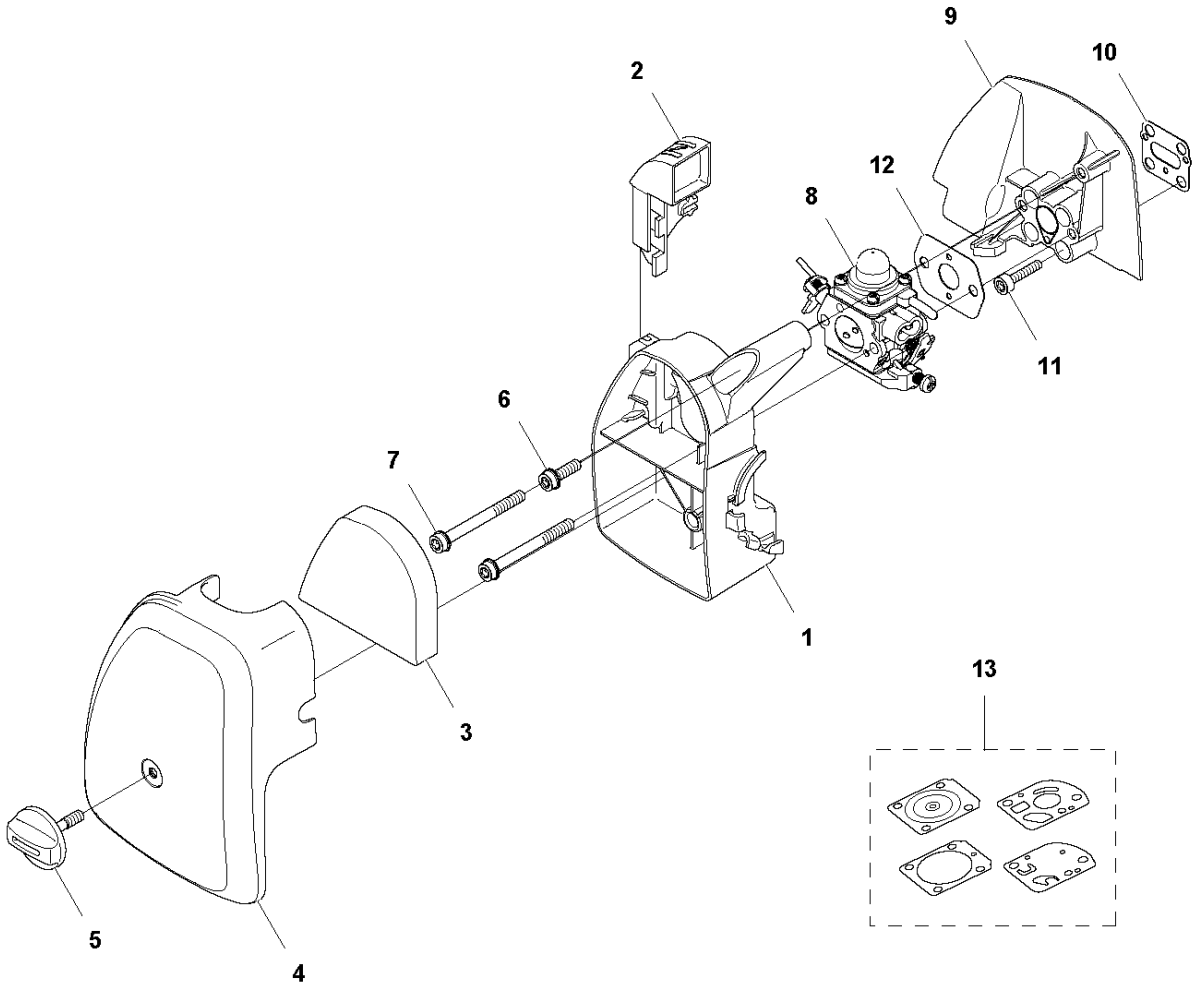

# SPARE PARTS LIST

TRIMMERS/EDGERS

122 C 966 77 97-01, 966 71 27-01

**M** 122C  
ACCESSORIES

## ACCESSORIES

122 C 966 77 97-01, 966 71 27-01

Ref	Part No	Description	Remark	QTY	KIT
1	574 47 95-01	TRIMMER GUARD		1	
2	522 75 19-01	SCREW ITXSCFM		1	1
3	574 52 34-01	KNIFE		1	1
4	573 92 58-01	SCREW ITXSCFT		2	1
5	575 73 82-01	COMBINATION WRENCH		1	1

## CARBURETOR &amp; AIR FILTER

122 C 966 77 97-01, 966 71 27-01

Ref	Part No	Description	Remark	QTY KIT
1	576 88 73-01	FILTER HOLDER ASSY		1
2	524 85 37-01	CHOKE BUTTON		1
3	574 24 27-01	AIR FILTER		1
4	524 85 38-01	FILTER COVER		1
5	537 21 32-09	KNOB		1
6	573 92 58-01	SCREW ITXSCFT		1
7	573 92 58-02	SCREW ITXSCFT		2
8	581 73 43-01	CARBURETTOR		1
9	522 91 12-01	INSULATION WALL		1
10	522 91 85-01	GASKET		1
11	525 76 09-04	SCREW ITXSCM		4
12	525 54 85-01	GASKET		1
13	588 98 60-01	KIT		1

**D** 122C  
CLUTCH