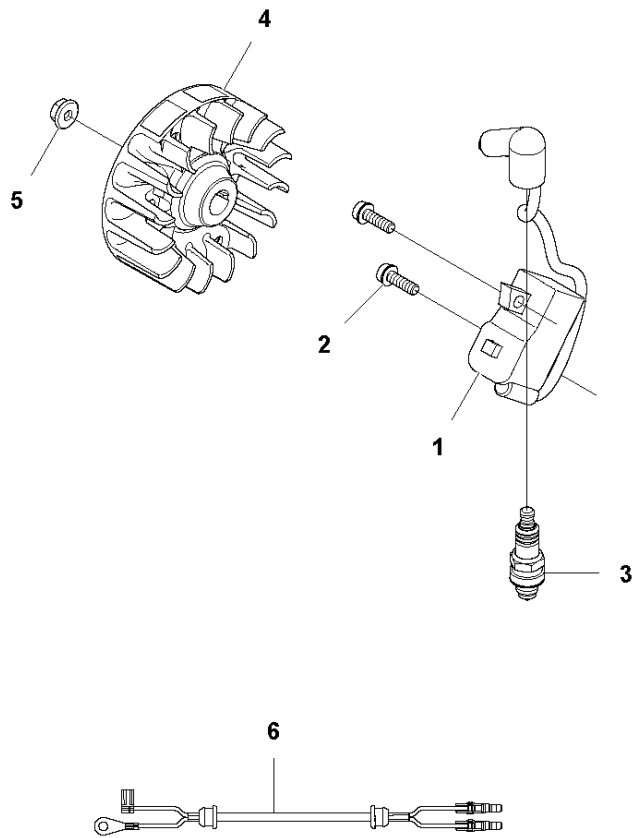

H 122C
IGNITION SYSTEM

IGNITION SYSTEM

122 C 966 77 97-01, 966 71 27-01

Ref	Part No	Description	Remark	QTY KIT
1	574 37 55-01	IGNITION MODULE		1
2	525 75 51-01	SCREW ITXSCFM		2
3	590 71 02-01	SPARK PLUG		1
4	537 24 96-02	FLYWHEEL		1
5	731 71 16-51	HEXAGON NUT FLANGE		1
6	574 48 89-01	SHORT CIRCUIT CABLE		1