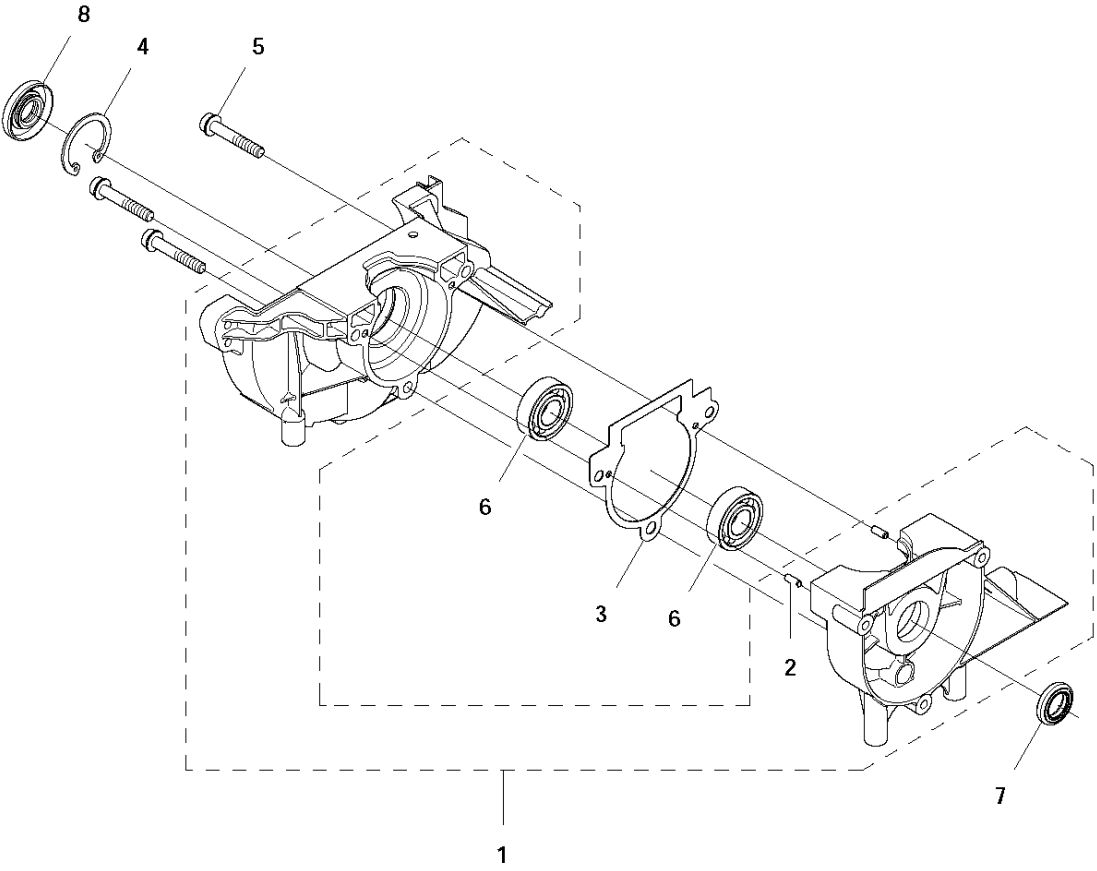

L 122C
CRANKCASE

CRANKCASE

122 C 966 77 97-01, 966 71 27-01

Ref	Part No	Description	Remark	QTY	KIT
1	522 87 83-01	CRANKCASE ASSY		1	
2	522 87 84-01	PIN		2	1
3	522 91 83-01	GASKET		1	
4	735 31 28-10	CIRCLIP		1	
5	525 75 51-03	SCREW ITXSCFM		3	
6	738 21 01-10	BALL BEARING		2	
7	503 26 02-02	SEALING RING		1	
8	574 48 20-01	RADIAL SEAL		1