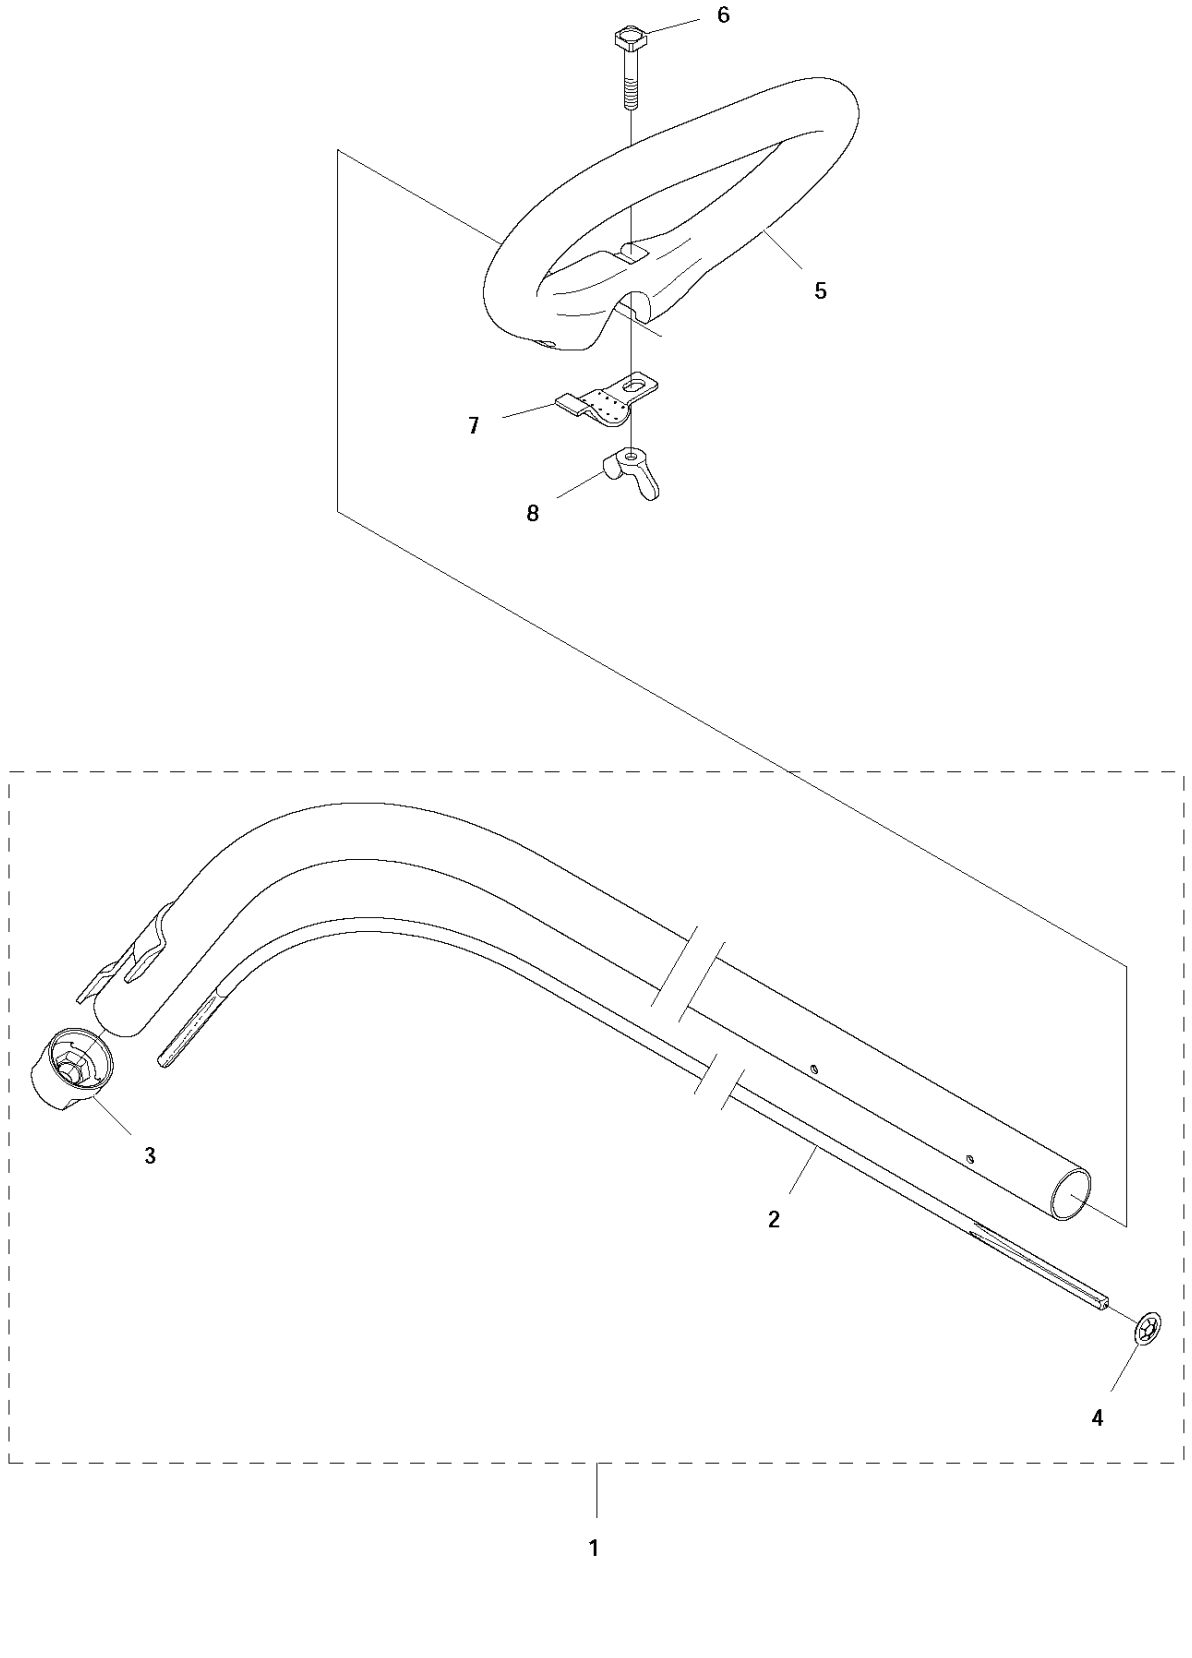

A2 122C US
SHAFT

SHAFT

122 C 966 77 97-01, 966 71 27-01

Ref	Part No	Description	Remark	QTY	KIT
1	576 97 73-01	SHAFT ASSY	US	1	
2	574 31 64-04	DRIVE SHAFT	US	1	1
3	574 41 83-01	DRIVER		1	1
4	574 36 79-01	LOCKWASHER		1	1
5	574 29 02-01	HANDLE		1	
6	577 24 50-01	SCREW		1	
7	574 29 04-01	CLAMP		1	
8	577 24 49-01	WING NUT		1