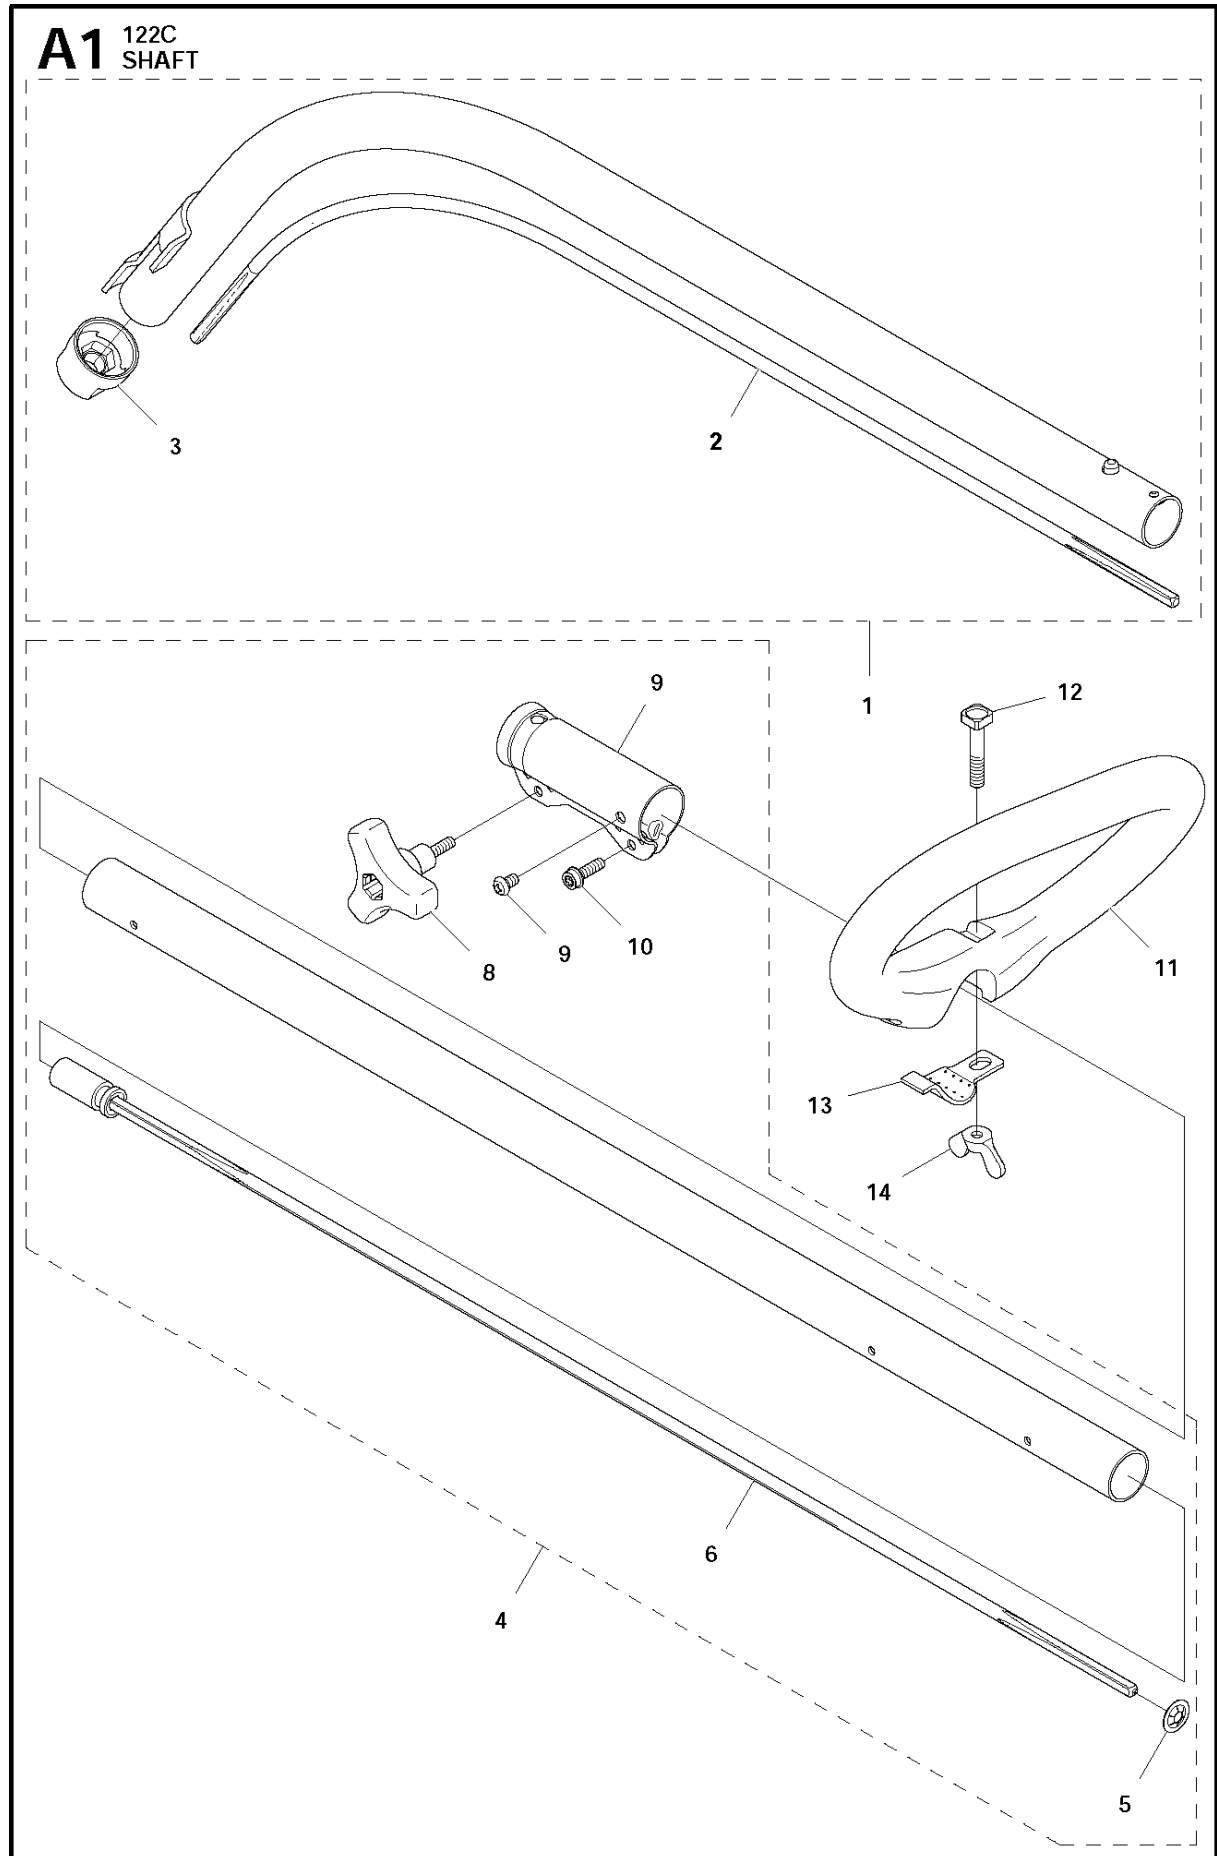

SHAFT

122 C 966 77 97-01, 966 71 27-01

Ref	Part No	Description	Remark	QTY	KIT
1	574 41 90-01	SHAFT ASSY		1	
2	574 31 64-03	DRIVE SHAFT		1	1
3	574 41 83-01	DRIVER		1	1
4	574 36 51-01	TUBE		1	
5	574 36 79-01	LOCKWASHER		1	4
6	577 38 08-01	DRIVE SHAFT		1	4
7	574 32 77-01	CLAMP		1	4
8	574 32 22-01	KNOB		1	4
9	574 45 13-01	SCREW CRPANM		1	4
10	525 75 51-01	SCREW ITXSCFM		1	4
11	574 29 02-01	HANDLE		1	
12	577 24 50-01	SCREW		1	
13	574 29 04-01	CLAMP		1	
14	577 24 49-01	WING NUT		1