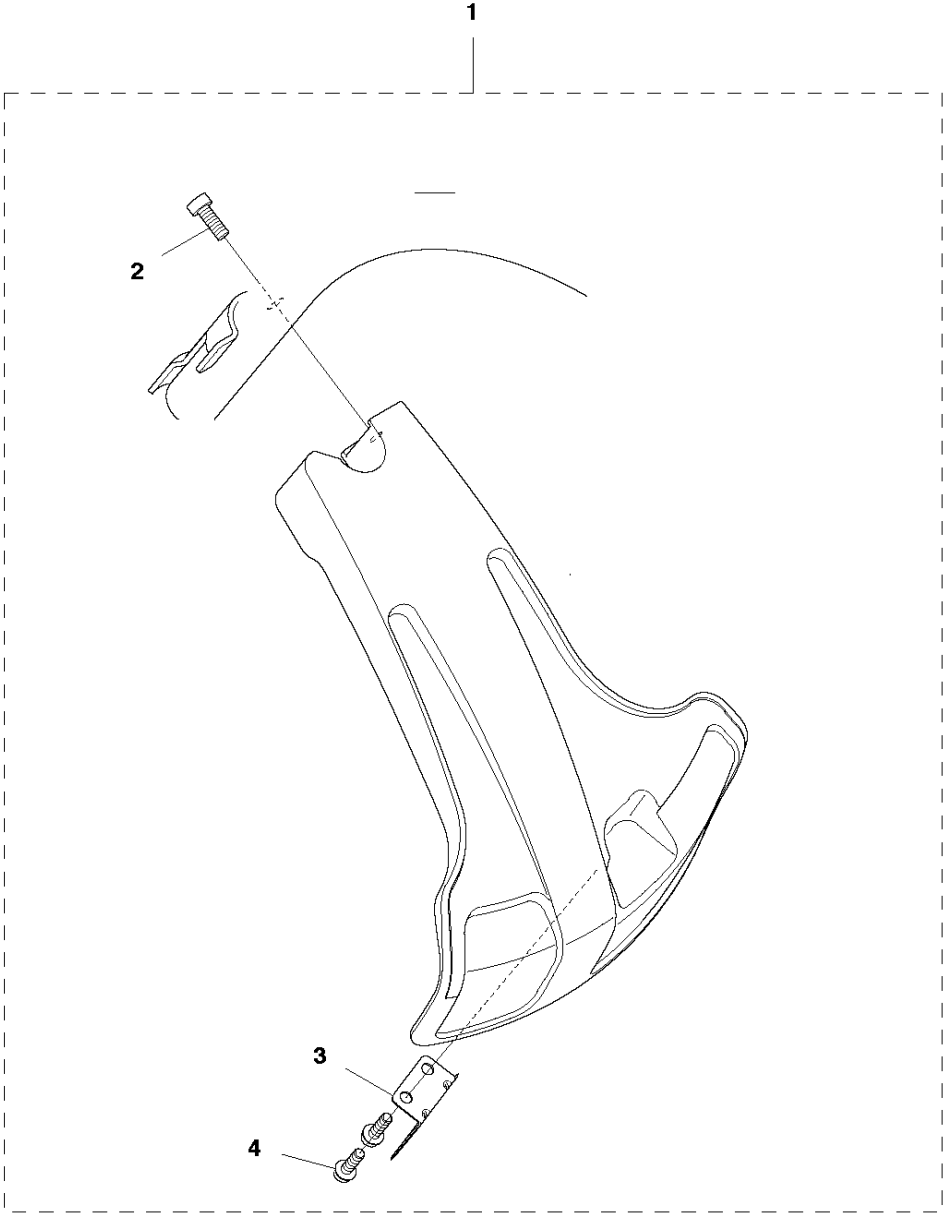

# SPARE PARTS LIST

TRIMMERS/EDGERS

122 C 966 77 97-01, 966 71 27-01

**M** 122C  
ACCESSORIES

## CARBURETOR &amp; AIR FILTER

122 C 966 77 97-01, 966 71 27-01

Ref	Part No	Description	Remark	QTY KIT
1	576 88 73-01	FILTER HOLDER ASSY		1
2	524 85 37-01	CHOKE BUTTON		1
3	574 24 27-01	AIR FILTER		1
4	524 85 38-01	FILTER COVER		1
5	537 21 32-09	KNOB		1
6	573 92 58-01	SCREW ITXSCFT		1
7	573 92 58-02	SCREW ITXSCFT		2
8	581 73 43-01	CARBURETTOR		1
9	522 91 12-01	INSULATION WALL		1
10	522 91 85-01	GASKET		1
11	525 76 09-04	SCREW ITXSCM		4
12	525 54 85-01	GASKET		1
13	588 98 60-01	KIT		1