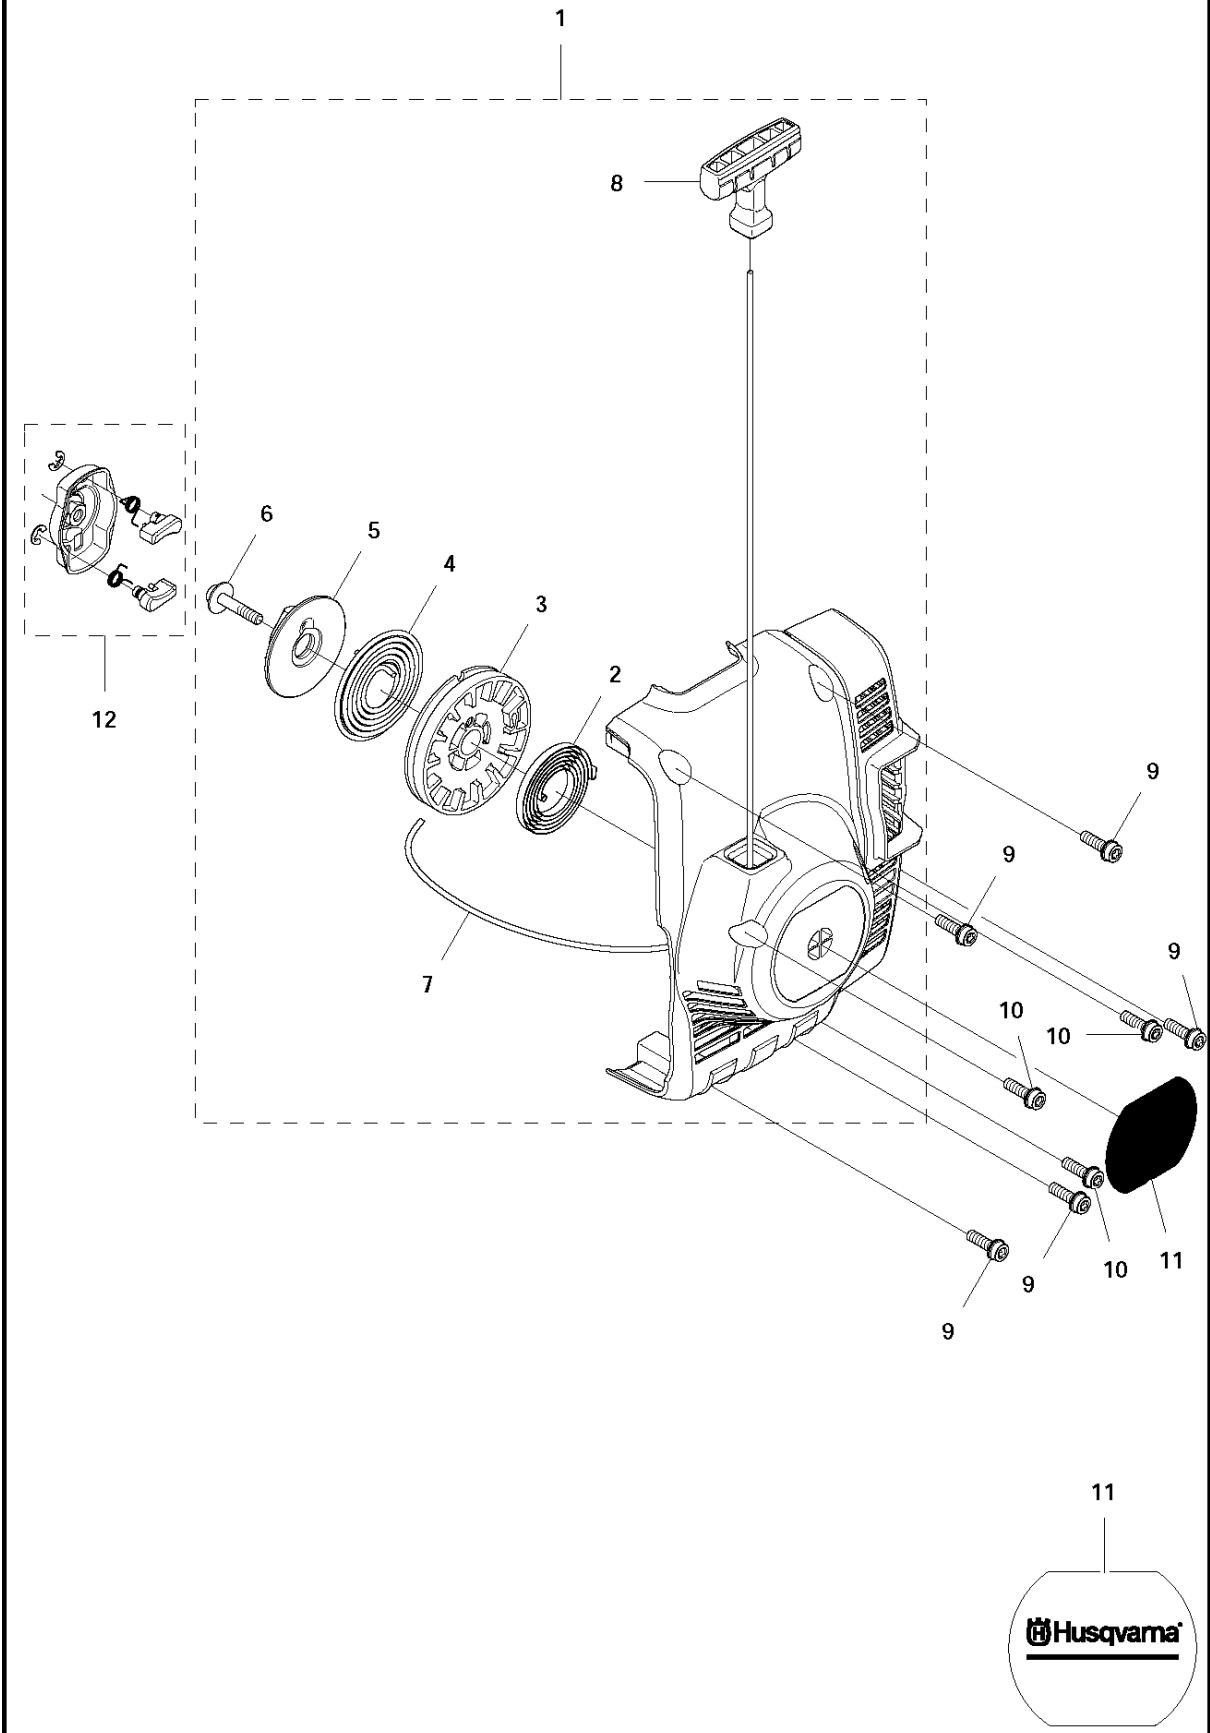

G 122C
STARTER

STARTER

122 C 966 77 97-01, 966 71 27-01

Ref	Part No	Description	Remark	QTY	KIT
1	574 48 74-01	STARTER ASSY		1	
2	525 83 83-01	SPRING		1	1
3	525 59 38-01	STARTER PULLEY		1	1
4	525 59 40-01	SPRING		1	1
5	525 59 39-01	DRIVER		1	1
6	577 22 61-03	SCREW ITXSCT		1	1
7	574 28 69-01	STARTER CORD		1	1
8	574 26 87-01	STARTER HANDLE		1	1
9	573 92 58-01	SCREW ITXSCT		5	
10	525 75 51-01	SCREW ITXSCTFM		3	
11	575 35 41-01	DECAL		1	
12	503 87 33-05	BRIDGE		1