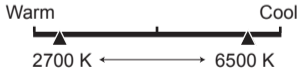

Item No: OM60/RGBW/HK

Lighting Facts Per Bulb

Brightness **800 lumens**

Estimated Yearly Energy Cost **$1.26**

Based on 3 hrs/day, 11¢/kWh
Cost depends on rates and use

Life

Based on 3 hrs/day **13.7 years**

Light Appearance

Energy Used **10.5 watts**

Brightness

800
lumens

Estimated
Energy Cost

$1.20
per year