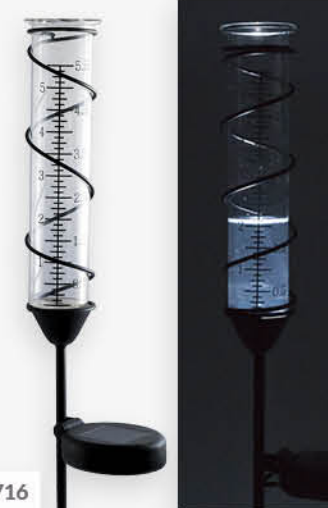

BRIGHT WHITE
830-1716