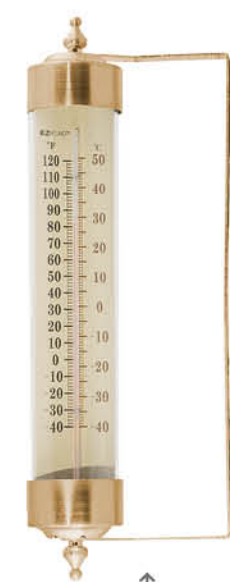

840-0083

12"