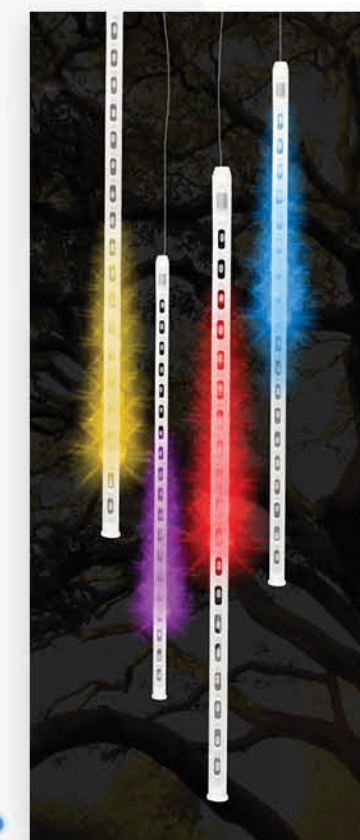

BRIGHT
WHITE

Chasing
LED

830-1206

COLOR
CHANGING

Solar Stake Lights				
Model	Name	UPC	SCC	Units/Case
830-1200	250ct Solar String Lights - White	053291312000	10053291312007	12
830-1201	250ct Solar String Lights - Color	053291312017	10053291312014	12
830-1205	8pc Solar White Meteor Shower Light	053291312055	10053291312052	12
830-1206	8pc Solar Colored Meteor Shower Light	053291312062	10053291312069	12

Solar Wind Lights

Our wind spinner adds whimsy and character to outdoor spaces. The blade-shaped spinners catch the slightest breeze and are hand-crafted with a beautiful bronze finish. These wind spinners also include solar powered glass center globes that light up at night.