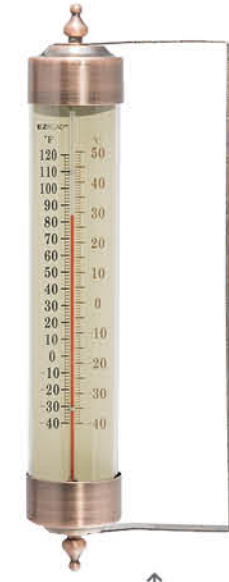

840-0085

12"