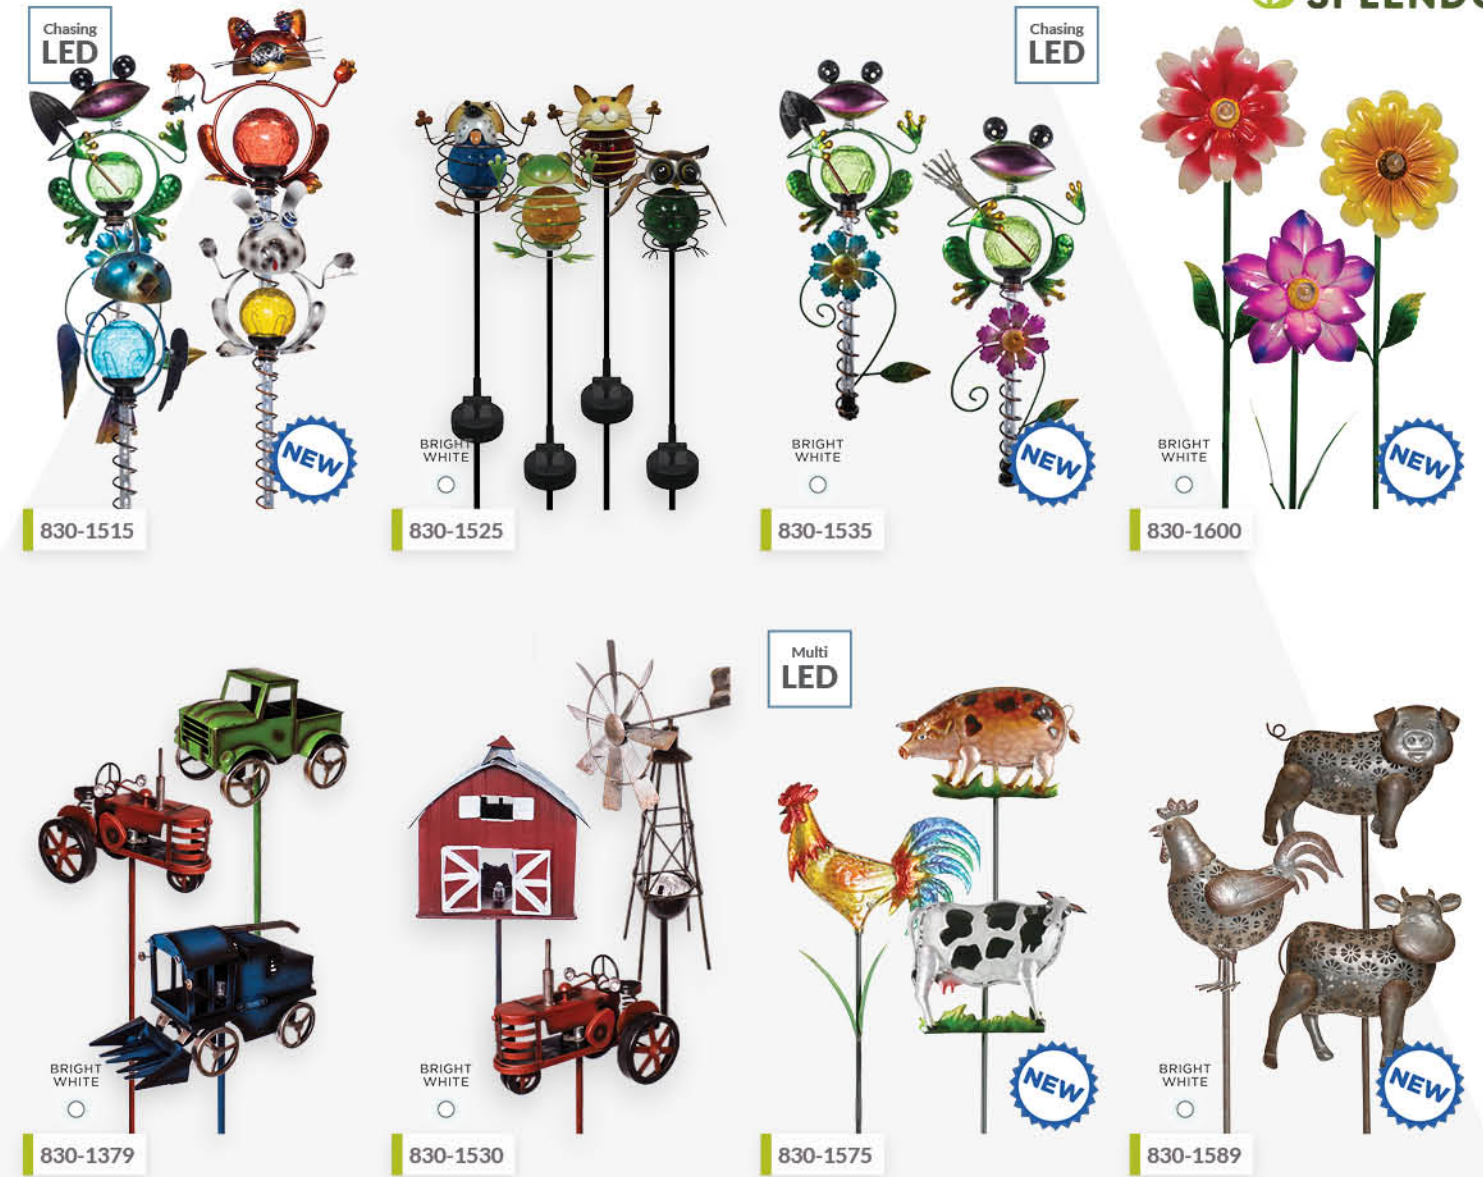

Multi LED

Twinkle LED

BRIGHT WHITE
830-1455

NEW

BRIGHT WHITE
830-1425

NEW

BRIGHT WHITE
830-1580

NEW

BRIGHT WHITE
830-1527

New Solar Products

Model	Name	UPC	SCC	Units / Case
830-1450	12pc Solar Swirl Glass Sphere Stake Light Display	053291314516 - color 053291314523 - white	10053291314506	12
830-1545	Solar Glass Deco Art Spiral	053291315469	10053291315459	12
830-1547	Solar Glass Deco Art Sphere	053291315483	10053291315473	12
830-1553	Solar Glass Deco Art Flower	053291315544	10053291315534	12
830-1455	12pc Glass Star Stake Light Display	053291314547	10053291314551	12
830-1425	12pc Glass Winged Solar Flapping Display	053291314226 - Hummingbird 053291314233 - Butterfly 053291314240 - Dragonfly	10053291314254	12
830-1580	9pc Solar Metal Firefly Stake Light Display		10053291315800	9
830-1527	Metal Bug Stake Light Display	053291315261	10053291315275	12

Decorative Metal Stake Lights

Our metal stake lights add a personal touch with our unique metal designs - adding beauty in the daylight and unique light up features after dark.

830-1515

Solar Stake Lights				
Model	Name	UPC	SCC	Units / Case
830-1515	12pc Solar Metal Animal Chasing Stake Light Display	053291315162 - Frog 053291315179 - Dog 053291315186 - Cat 053291315193 - Bird	10053291315152	12
830-1525	Solar Metal Animal Display	053291315216, 053291315223, 053291315230, 053291315247	10053291315251	12
830-1535	10pc Frog Chasing Stake Light Display	053291315346	10053291315350	10
830-1600	12pc Solar Metal Flower Asst Stake Light Display	053291315971 053291315988 053291315995	10053291316005	12
830-1379	Truck Tractor Combine Display	053291313731, 053291313786, 053291313724	10053291313790	12
830-1530	Metal Barn Windmill Tractor Display	053291315315, 053291315322, 053291313731	10053291315305	12
830-1575	12pc Solar Metal Glass Asst Farm Animals Stake Light Display	10053291315756	10053291315756	12
830-1589	12pc Solar Galvanized Asst Farm Animal Stake Light Display	053291315865 053291315872 053291315889	10053291315893	12