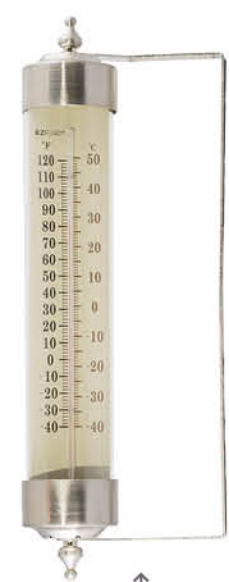

840-0084

12"