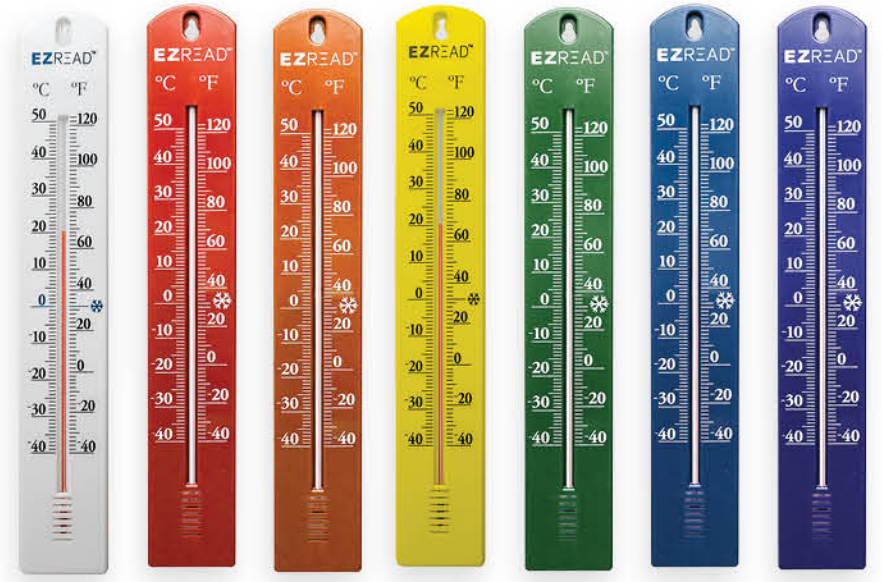

840-0070

Digital Thermometers

Designed for precision and accuracy, our digital thermometers fit seamlessly into your home or office. The design features large numbers and a temperature reading to the nearest tenth of a degree.